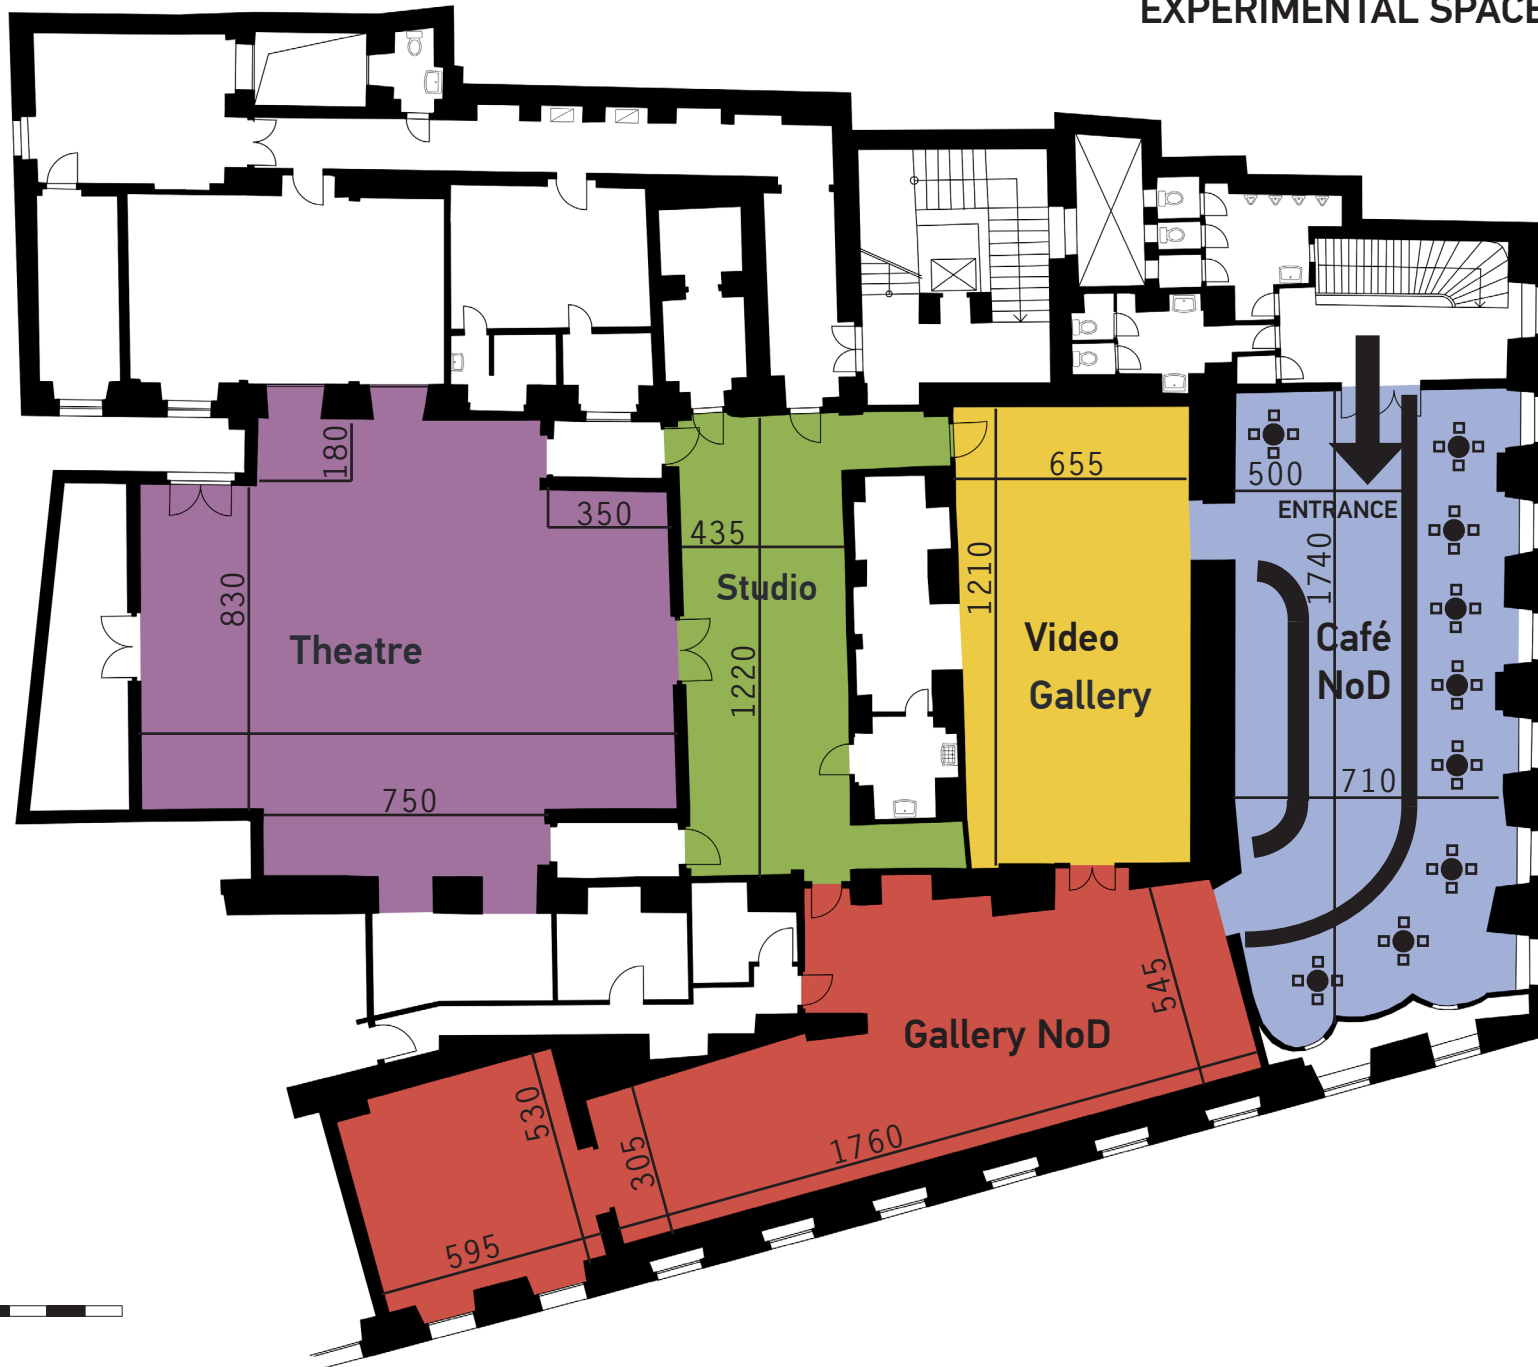

EXPERIMENTAL SPACE ROXY / NoD

10 m